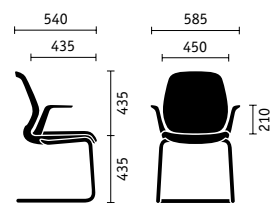

The height-adjustable backrest adjusts to different body sizes and has an optional lumbar support that can be adjusted in depth.

Seat tilt

The tilt angle of the seat can be adjusted by up to 4 degrees, allowing a slightly forward tilted sitting position.

Seat depth

Being able to adjust the depth of the seat by up to 60 mm ensures that the thighs will be supported perfectly regardless of body size.

Support pressure and opening angle

The patented Sedus quick adjustment feature allows the backrest pressure and opening angle to be easily adjusted.

Armrests

If desired, se:do is available with 4D armrests with soft-touch pads that can be adjusted without tools.

Headrest and coat hanger

The height and inclination of the optional headrest can be adjusted to relieve the cervical spine. The headrest can be combined with a practical coat hanger.