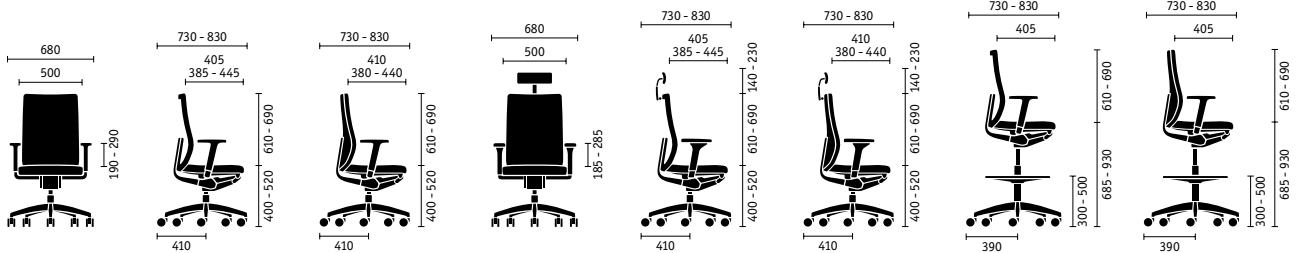

Good for health

The height-adjustable backrest adjusts to different body sizes and has an optional lumbar support that can be adjusted in depth.

Good ergonomics also depends on adjustability

Height of the backrest

The height-adjustable backrest adjusts to different body sizes and has an optional lumbar support that can be adjusted in depth.

Seat tilt

The tilt angle of the seat can be adjusted by up to 4 degrees, allowing a slightly forward tilted sitting position.

Seat depth

Being able to adjust the depth of the seat by up to 60 mm ensures that the thighs will be supported perfectly regardless of body size.

Support pressure and opening angle

The patented Sedus quick adjustment feature allows the backrest pressure and opening angle to be easily adjusted.

Armrests

If desired, se:do is available with 4D armrests with soft-touch pads that can be adjusted without tools.

Headrest and coat hanger

The height and inclination of the optional headrest can be adjusted to relieve the cervical spine. The headrest can be combined with a practical coat hanger.