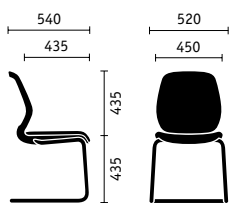

The height-adjustable backrest adjusts to different body sizes and has an optional lumbar support that can be adjusted in depth.

Seat tilt

The tilt angle of the seat can be adjusted by up to 4 degrees, allowing a slightly forward tilted sitting position.

Seat depth

Being able to adjust the depth of the seat by up to 60 mm ensures that the thighs will be supported perfectly regardless of body size.

Support pressure and opening angle

The patented Sedus quick adjustment feature allows the backrest pressure and opening angle to be easily adjusted.

Armrests

If desired, se:do is available with 4D armrests with soft-touch pads that can be adjusted without tools.

Headrest and coat hanger

The height and inclination of the optional headrest can be adjusted to relieve the cervical spine. The headrest can be combined with a practical coat hanger.