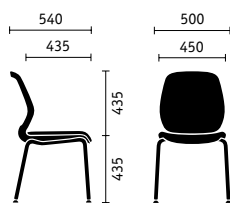

The height-adjustable backrest adjusts to different body sizes and has an optional lumbar support that can be adjusted in depth.

Seat tilt

The tilt angle of the seat can be adjusted by up to 4 degrees, allowing a slightly forward tilted sitting position.

Seat depth

Being able to adjust the depth of the seat by up to 60 mm ensures that the thighs will be supported perfectly regardless of body size.

Support pressure and opening angle

The patented Sedus quick adjustment feature allows the backrest pressure and opening angle to be easily adjusted.

Armrests

If desired, se:do is available with 4D armrests with soft-touch pads that can be adjusted without tools.

Headrest and coat hanger

The height and inclination of the optional headrest can be adjusted to relieve the cervical spine. The headrest can be combined with a practical coat hanger.