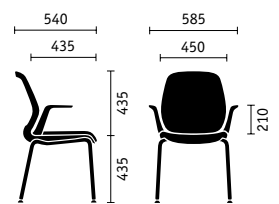

The height-adjustable backrest adjusts to different body sizes and has an optional lumbar support that can be adjusted in depth.

Seat tilt

The tilt angle of the seat can be adjusted by up to 4 degrees, allowing a slightly forward tilted sitting position.

Seat depth

Being able to adjust the depth of the seat by up to 60 mm ensures that the thighs will be supported perfectly regardless of body size.

Support pressure and opening angle

The patented Sedus quick adjustment feature allows the backrest pressure and opening angle to be easily adjusted.

Armrests

If desired, se:do is available with 4D armrests with soft-touch pads that can be adjusted without tools.

Headrest and coat hanger

The height and inclination of the optional headrest can be adjusted to relieve the cervical spine. The headrest can be combined with a practical coat hanger.