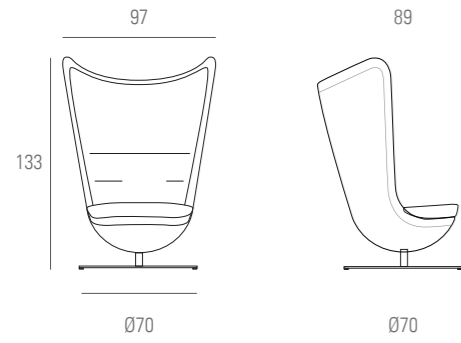

SEATING

TABLES

PROPERTIES

SOUND ABSORPTION
High absorbing performance

360° with SELF-RETURN
Returns to its original orientation automatically

VISUAL FIELD
Visual opening 180°

BADMINTON IS THE NEW
ACTIVE, DYNAMIC AND DARING
ARMCHAIR FROM ACTIU

FINISHES

EXTERIOR SHELL. Made from high strength rigid injected polyurethane

BADMINTON AND TABLES BASE. Round base support Ø 70 cm made of injected aluminum

SEAT AND BACK. Different Fabrics Types Available

TABLES. Different Surfaces Available