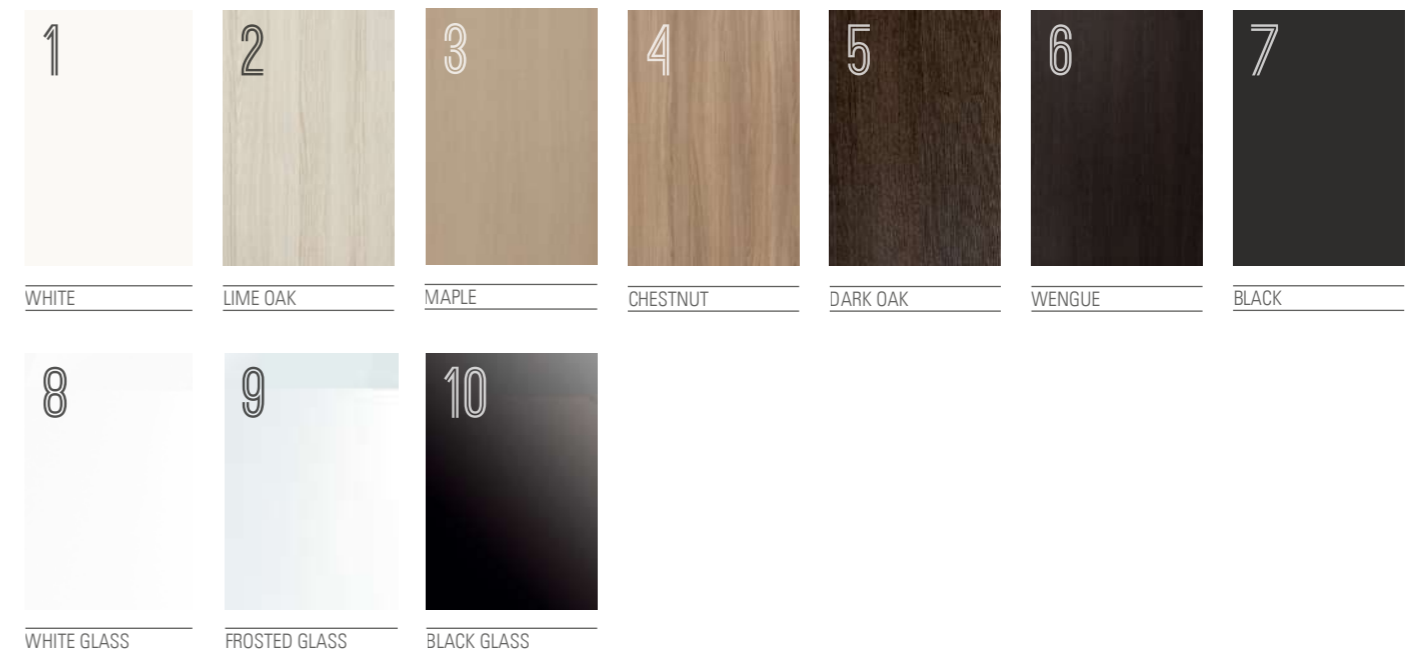

FINISHES

EXTERIOR SHELL. Made from high strength rigid injected polyurethane

BADMINTON AND TABLES BASE. Round base support Ø 70 cm made of injected aluminum

SEAT AND BACK. Different Fabrics Types Available

TABLES. Different Surfaces Available