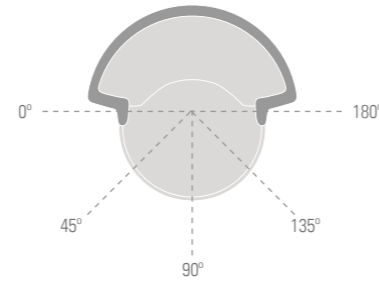

SEATING

TABLES

PROPERTIES

**SOUND ABSORPTION**  
High absorbing performance

**360° with SELF-RETURN**  
Returns to its original orientation automatically

**VISUAL FIELD**  
Visual opening 180°

BADMINTON IS THE NEW  
ACTIVE, DYNAMIC AND DARING  
ARMCHAIR FROM ACTIU

FINISHES

EXTERIOR SHELL. Made from high strength rigid injected polyurethane

BADMINTON AND TABLES BASE. Round base support Ø 70 cm made of injected aluminum

SEAT AND BACK. Different Fabrics Types Available