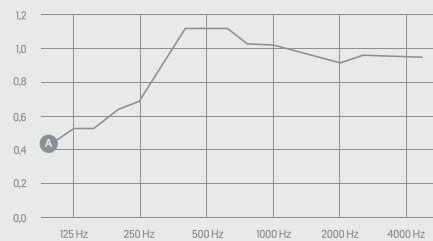

Blocks

Wall / Ceiling

Shapes & Sizes

(Thickness: 55mm)

Square

600 × 600 mm
900 × 900 mm
1200 × 1200 mm

Triangle

600 × 600 mm
900 × 900 mm
1200 × 1200 mm

Rectangle

300 × 600 mm
300 × 900 mm
450 × 900 mm
600 × 900 mm
600 × 1200 mm

Circle

600 mm
900 mm
1200 mm

Semi-circle

600 mm
900 mm
1200 mm

Hexagon

200 mm*
300 mm*

* side of hexagon

Acoustic function

Absorption

Acoustic performance

Low tones

Mid tones

High tones

Acoustic results

Acoustic results according to norm ISO354:

Ultra high sound absorption properties.
100% sound absorption.

· Blocks panels $\alpha_w = 1,00$ [Class A]

MuteDesign®

Let us know if you need more information!

Visit our website www.mute.design
or write to us at hello@mute.design