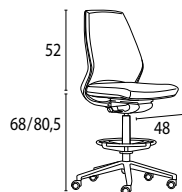

FABRIC BACKREST