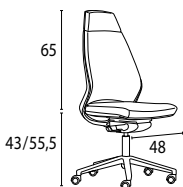

FABRIC BACKREST