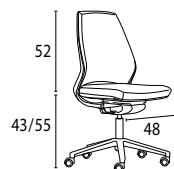

FABRIC BACKREST