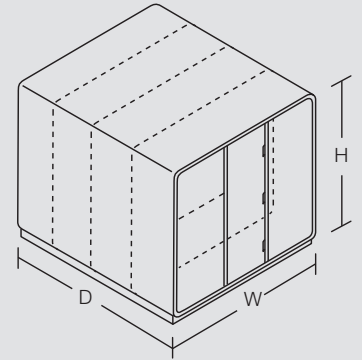

### Dimensions

W: 2600 mm

D: 1800 to 3600 mm

H: 2300 mm

**1** Option: integrated air conditioner (available soon)

**2** Sound-proofed glass panes

**3** Aluminium-framed door with sound-proofing seal

**4** High-quality upholstered trim with sound-proofing performance