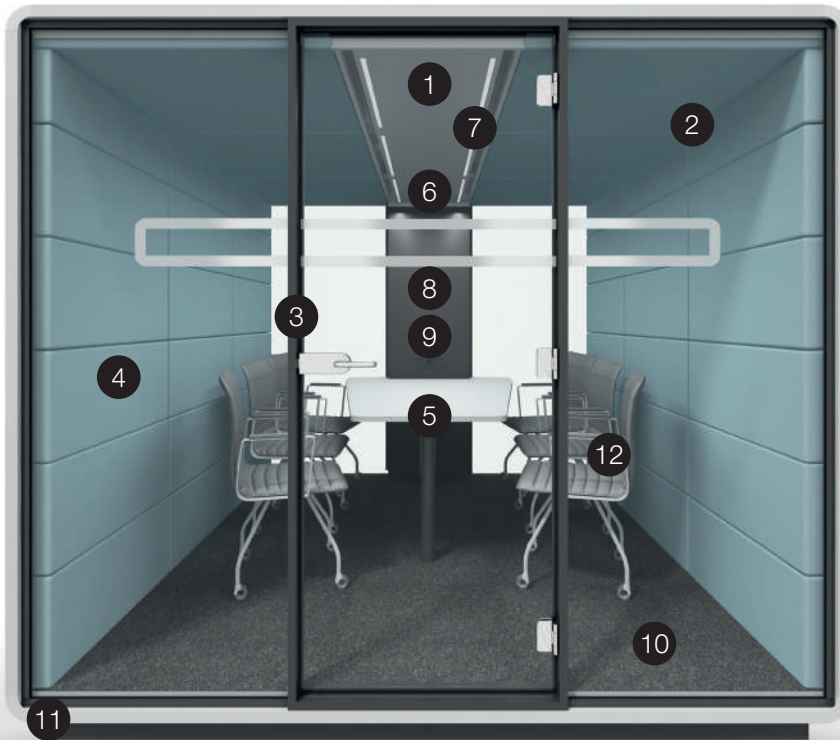

### Dimensions

W: 2600 mm

D: 1800 to 3600 mm

H: 2300 mm

**1** Option: integrated air conditioner (available soon)

**2** Sound-proofed glass panes

**3** Aluminium-framed door with sound-proofing seal

**4** High-quality upholstered trim with sound-proofing performance