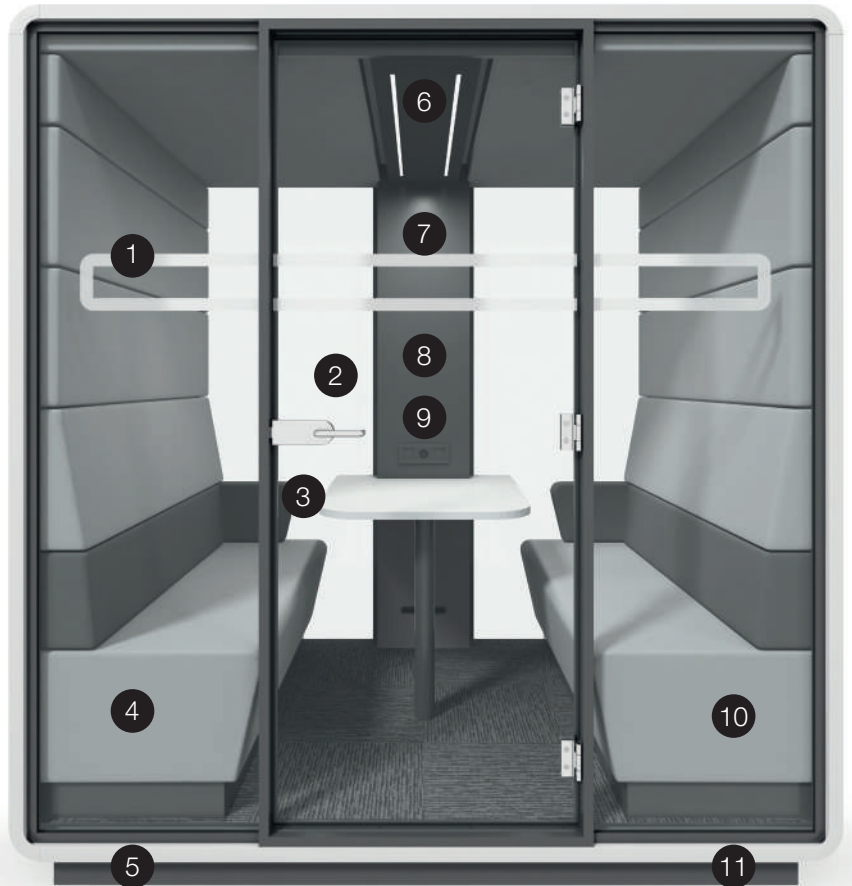

of privacy which ensures that everyone within the Hush Meet can feel at ease. The pod is an excellent alternative to small conference rooms and can be placed wherever you want!

— Hush Meet is a perfect place for:

It occupies space needed for two standard workstations.

Acoustics

The upholstery and double glazed door with acoustic film effectively absorbs sound.

Facilities

Hush Meet is an independent space powered by electricity, providing comfortable conditions during the meeting.

Technical features

- 1 Anti-collision door manifestation
- 2 Toughened acoustic glass with high quality handle
- 3 Door within the aluminium frame includes an acoustic seal
- 4 Acoustic lined fabric panels
- 5 Leveling feet
- 6 Led ceiling light with dimmer
- 7 Ventilation system activated by a presence sensor
- 8 Option to hang a TV screen on the central panel
- 9 Power module (Power + USB + RJ45)
- 10 Two upholstered benches
- 11 Possibility to move without disassembly