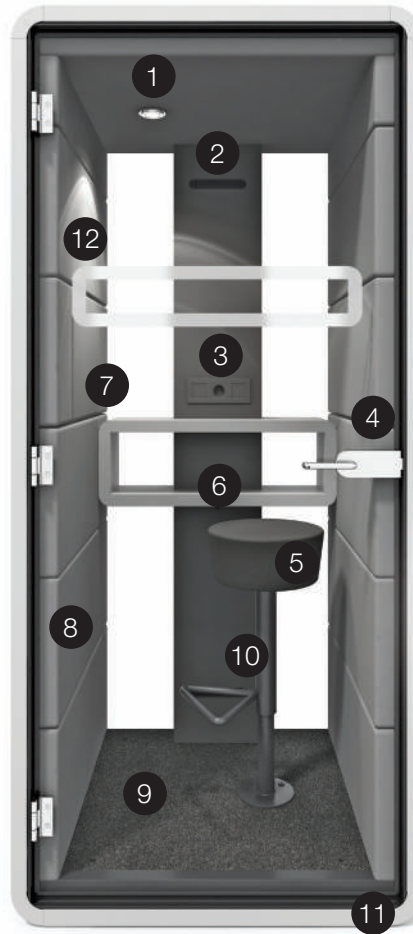

Functional

Equipped with lighting, a ventilation system, a folding laptop table, and 230V & USB sockets.

Comfortable to use

Thanks to the armrest, a movement sensor which activates the lighting and ventilation, and a rear wall made of glass, the Hush Phone provides an excellent user experience.

Easy adaptable

The thoughtful design and configuration options mean that the Hush Phone can be easily integrated into any office space.

Technical features

- 1 Led ceiling light run by motion sensor
- 2 Active ventilation run by motion sensor
- 3 Power module (single power, double USB)
- 4 Toughened acoustic glass door with handle
- 5 Glazed rear wall with stylish central panel design
- 6 Ergonomic shelf / storage
- 7 Fold-away oak veneer laptop table
- 8 Acoustic lined fabric panels
- 9 Integral carpeted floor
- 10 Optional floor mounted stool
- 11 Leveling feet
- 12 Anti-collision door manifestation

- +  compact height of 2200 mm
-  excellent sound absorption
-  strong frame construction

Dimensions (mm)

W: 1000 D: 900 H: 2200

Colour Finishes

— Carcass finishes

ABB

AGC

— Middle column