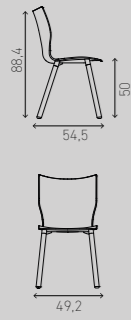

With armrests

3530/00 9.6 KG 2531/00 9.9 KG 2532/00 10.1 KG 2533/00 9.9 KG

shell plastic shell plastic, padded seat shell plastic, padded upholstery fully upholstered

3530/10 9.9 KG 2531/10 10.2 KG 2532/10 10.4 KG 2533/10 10.2 KG

shell plastic shell plastic, padded seat shell plastic, padded upholstery fully upholstered

VARIATIONS

ONYX V

sizes in cm

3630/00 9.7 KG	2631/00 10.2 KG	2632/00 10.5 KG	2633/00 10.5 KG
shell plastic	shell plastic, padded seat	shell plastic, padded upholstery	fully upholstered