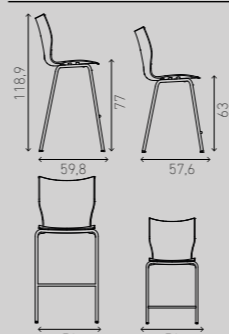

OPTIONS ONYX TRAVERSE

Table 	Corner element 	Wall distance holder 	Connecting leg 	Available armrests
------------------	---------------------------	---------------------------------	---------------------------	-------------------------------

VARIATIONS

ONYX BARSTOOL counter

stackable up to 4 barstools

ONYX BARSTOOL

ONYX BARSTOOL counter

stackable up to 4 barstools

ONYX BARSTOOL

3440/06 7.6 KG	2441/06 7.9 KG	2442/06 8.1 KG	2443/06 8.2 KG	2444/06 7.9 KG
shell natural beech	shell natural beech, padded seat	shell natural beech, padded upholstery	fully upholstered	shell CPL