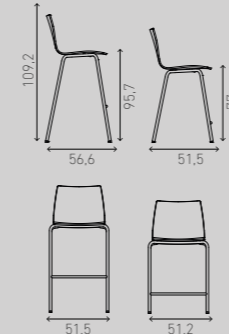

VARIATIONS

ONYX BARSTOOL counter

stackable up to 4 barstools

ONYX BARSTOOL

ONYX BARSTOOL counter