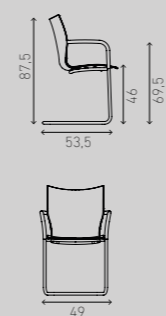

VARIATIONS

ONYX I

stackable up to 6 chairs

With armrests

3240/00 8.2 KG 2241/00 8.7 KG 2242/00 9 KG 2243/00 9 KG 2244/00 8.5 KG

shell natural beech shell natural beech, padded seat shell natural beech, padded upholstery fully upholstered shell CPL

3240/10 8.5 KG 2241/10 9 KG 2242/10 9.3 KG 2243/10 9.3 KG 2244/10 8.8 KG

shell natural beech shell natural beech, padded seat shell natural beech, padded upholstery fully upholstered shell CPL

ONYX I

stackable up to 6 chairs

With armrests

3230/00 8.1 KG 2231/00 8.4 KG 2232/00 8.6 KG 2233/00 8.4 KG

shell plastic shell plastic, padded seat shell plastic, padded upholstery fully upholstered

3230/10 8.4 KG 2231/10 8.7 KG 2232/10 8.9 KG 2233/10 8.7 KG

shell plastic shell plastic, padded seat shell plastic, padded upholstery fully upholstered

VARIATIONS

ONYX II

With armrests

3340/00 8.7 KG 2341/00 9.2 KG 2342/00 9.5 KG 2343/00 9.2 KG 2344/00 8.7 KG

shell natural beech shell natural beech, padded seat shell natural beech, padded upholstery fully upholstered shell CPL

3340/10 9 KG 2341/10 9.5 KG 2342/10 9.8 KG 2343/10 9.5 KG 2344/10 9 KG

shell natural beech shell natural beech, padded seat shell natural beech, padded upholstery fully upholstered shell CPL

ONYX II

With armrests

3330/00 6.6 KG 2331/00 6.9 KG 2332/00 7.1 KG 2333/00 6.9 KG

shell plastic shell plastic, padded seat shell plastic, padded upholstery fully upholstered

3330/10 6.9 KG 2331/10 7.2 KG 2332/10 7.4 KG 2333/10 7.2 KG

shell plastic shell plastic, padded seat shell plastic, padded upholstery fully upholstered