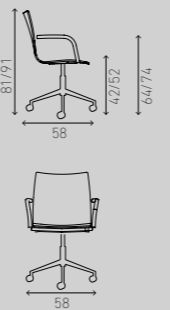

VARIATIONS

ONYX III

stackable up to 12 chairs

With armrests

3440/00 6.6 KG 2441/00 7.1 KG 2442/00 7.4 KG 2443/00 7.1KG 2444/00 6.6 KG

shell natural beech shell natural beech, padded seat shell natural beech, padded upholstery fully upholstered shell CPL

3440/10 6.9 KG 2441/10 7.4 KG 2442/10 7.7 KG 2443/10 7.4 KG 2444/10 6.9 KG

shell natural beech shell natural beech, padded seat shell natural beech, padded upholstery fully upholstered shell CPL

ONYX III

stackable up to 12 chairs

With armrests

3430/00 6.6 KG 2431/00 6.9 KG 2432/00 7.1 KG 2433/00 6.9 KG

shell plastic shell plastic, padded seat shell plastic, padded upholstery fully upholstered

3430/10 6.9 KG 2431/10 7.2 KG 2432/10 7.4 KG 2433/10 7.2 KG

shell plastic shell plastic, padded seat shell plastic, padded upholstery fully upholstered

VARIATIONS

ONYX IV

With armrests

3540/00 9.7 KG 2541/00 10.2 KG 2542/00 10.5 KG 2543/00 10.2 KG 2544/00 9.7 KG

shell natural beech shell natural beech, padded seat shell natural beech, padded upholstery fully upholstered shell CPL

3540/10 10 KG 2541/10 10.5 KG 2542/10 10.8 KG 2543/10 10.5 KG 2544/10 10 KG

shell natural beech shell natural beech, padded seat shell natural beech, padded upholstery fully upholstered shell CPL

ONYX IV

With armrests

3530/00 9.6 KG 2531/00 9.9 KG 2532/00 10.1 KG 2533/00 9.9 KG

shell plastic shell plastic, padded seat shell plastic, padded upholstery fully upholstered

3530/10 9.9 KG 2531/10 10.2 KG 2532/10 10.4 KG 2533/10 10.2 KG

shell plastic shell plastic, padded seat shell plastic, padded upholstery fully upholstered