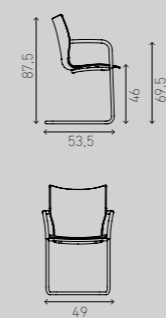

VARIATIONS

ONYX II