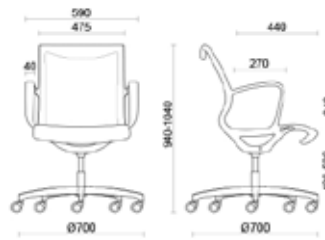

Meeting with armrests