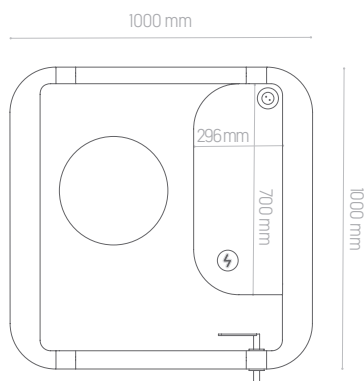

Technical information

Materials used

- Construction: a plywood framework filled with a proprietary composition of the best sound isolating and absorbing materials developed in the MuteDesign acoustic lab
- Exterior: painted metal and veneer or laminate
- Interior: felt
- Glass: soundproof glass

Parameters

- Exterior: 1000 mm*1000 mm*2247 mm [length * width * height]
- Interior: 887 mm*805 mm*2080 mm [length * width * height]
- Width of left handed door: 692 mm
- Height of tabletop: 1095 mm
- Height of the stool: 600 mm to 795 mm
- Weight: 350 kg

Acoustic properties

- One of the best sound insulation results on the market [ask us for more details]
- Very short reverberation time inside: $RT_{20} \leq 0,2s$
- Extremely quiet and efficient ventilation: noise generated inside <30 dBA / outside <32dBA

Energy consumption

- During operation: 8W
- In standby mode: 0.1W

Certificates

MuteDesign®
www.mute.design