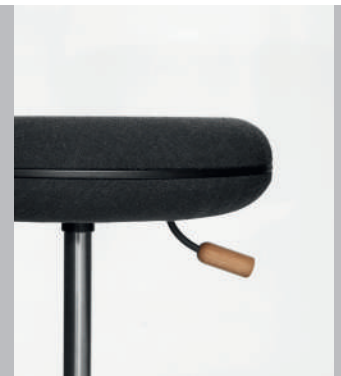

6 **Exterior Metal Walls**
St. Tropez Yellow Ultra Matt
Exterior Frame
Oak Veneer
Interior Stool Fabric
Remix2 242

Details

Efficient ventilation and lighting

Precise finish

Phone induction charger
[optional]