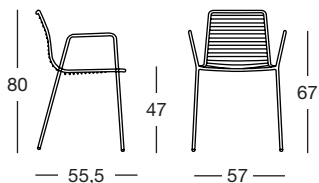

verniciato mattone  
brick red coated

VV

verniciato verde tiglio  
willow green coated

VZ

verniciato azzurro  
light blue coated

Per poltrona e sedia Summer è disponibile il cuscino Art. 1495 10, in tessuto acrilico idrorepellente adatto per esterno. For Summer armchair and chair is available the cushion Art. 1495 10, in water repellent acrylic fabric, for outdoor use.

Summer — poltrona

Art. 2520

Imballo Packing	2 pezzi 2 pieces
Peso unitario Unit weight	Kg 6,300
Misure imballo Packing sizes	58x58x88 cm

Summer — sedia

Art. 2522

Imballo Packing	2 pezzi 2 pieces
Peso unitario Unit weight	Kg 5,600
Misure imballo Packing sizes	61x53x87 cm

Summer — sgabello

Art. 2535

Imballo Packing	2 pezzi 2 pieces
Peso unitario Unit weight	Kg 6,100
Misure imballo Packing sizes	57x51x103 cm

made in Italy

**SCAB DESIGN**  
since 1957

Sede/Headquarters: 25030 Coccaglio (BS) Italy - Via G. Monauni, 12  
Divisione Commerciale Italia: Tel. 0307718.755 - italia@scab.it  
Export Department: Phone +390307718.715 - export@scabitaly.com  
[www.scabdesign.it](http://www.scabdesign.it)