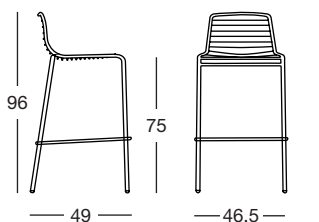

# SUMMER

Design Roberto Semprini

2535 VZ

2522 VA

2520 VM

Sedia, poltrona e sgabello con struttura in acciaio zincato e verniciato con polvere poliesteri. Impilabili.

Chair, armchair and barstool with galvanised and polyester powder coated steel frame. Stackable.

Summer — poltrona

Art. 2520

Imballo Packing	2 pezzi 2 pieces
Peso unitario Unit weight	Kg 6,300
Misure imballo Packing sizes	58x58x88 cm

Summer — sedia

Art. 2522

Imballo Packing	2 pezzi 2 pieces
Peso unitario Unit weight	Kg 5,600
Misure imballo Packing sizes	61x53x87 cm

Summer — sgabello

Art. 2535

Imballo Packing	2 pezzi 2 pieces
Peso unitario Unit weight	Kg 6,100
Misure imballo Packing sizes	57x51x103 cm

made in Italy

**SCAB DESIGN**  
since 1957

Sede/Headquarters: 25030 Coccaglio (BS) Italy - Via G. Monauni, 12  
Divisione Commerciale Italia: Tel. 0307718.755 - italia@scab.it  
Export Department: Phone +390307718.715 - export@scabitaly.com  
[www.scabdesign.it](http://www.scabdesign.it)