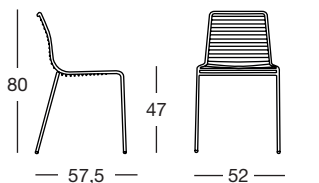

verniciato mattone  
brick red coated

VV

verniciato verde tiglio  
willow green coated

VZ

verniciato azzurro  
light blue coated

Per poltrona e sedia Summer è disponibile il cuscino Art. 1495 10, in tessuto acrilico idrorepellente adatto per esterno. For Summer armchair and chair is available the cushion Art. 1495 10, in water repellent acrylic fabric, for outdoor use.

Summer — poltrona

Art. 2520

Imballo Packing	2 pezzi 2 pieces
Peso unitario Unit weight	Kg 6,300
Misure imballo Packing sizes	58x58x88 cm

Summer — sedia

Art. 2522

Imballo Packing	2 pezzi 2 pieces
Peso unitario Unit weight	Kg 5,600
Misure imballo Packing sizes	61x53x87 cm

Summer — sgabello

Art. 2535

Imballo Packing	2 pezzi 2 pieces
Peso unitario Unit weight	Kg 6,100
Misure imballo Packing sizes	57x51x103 cm

made in Italy

**SCAB DESIGN**  
since 1957

Sede/Headquarters: 25030 Coccaglio (BS) Italy - Via G. Monauni, 12  
Divisione Commerciale Italia: Tel. 0307718.755 - italia@scab.it  
Export Department: Phone +390307718.715 - export@scabitaly.com  
[www.scabdesign.it](http://www.scabdesign.it)