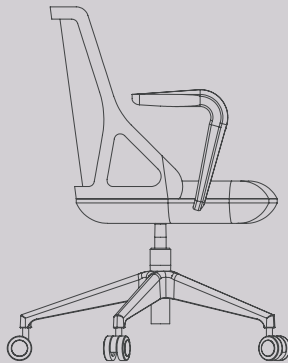

KTHBOPW
Operator Chair without Arms
White - 5 Star Base

KTHBOPWA
Operator Chair with Arms
White - 5 Star Base

KTHBOPB
Operator Chair without Arms
Black - 5 Star Base

KTHBOPBA
Operator with Arms
Black - 5 Star Base

KULTURE TASCA

DIMENSIONS

Product Data Specifications for the Kulture Tasca Range including
2D and 3D Blocks are available to Download on the Gresham Website.

Cantilever Base

Code	Description	OA Height	OA Width	OA Depth	OA Arm Height	Seat Height
KTCWA	Cantilever Chair with Arms	864	599	588	N/A	464
KTCW	Cantilever Chair without Arms	864	599	588	680	464
KTCBA	Cantilever Chair with Arms	864	599	588	N/A	464
KTCB	Cantilever Chair without Arms	864	599	588	680	464

KULTURE TASCA

DIMENSIONS

Product Data Specifications for the Kulture Tasca Range including
2D and 3D Blocks are available to Download on the Gresham Website.

5 Star Base - Medium Back

Code	Description	OA Height	OA Width	OA Depth	OA Arm Height	Seat Height
KTOPWA	Operator Chair with Arms - 5 Star Base	866	726	692	N/A	440
KTOPW	Operator Chair without Arms - 5 Star Base	866	726	692	663	440
KTOPBA	Operator Chair with Arms - 5 Star Base	866	726	692	N/A	440
KTOPB	Operator Chair without Arms - 5 Star Base	866	726	692	663	440