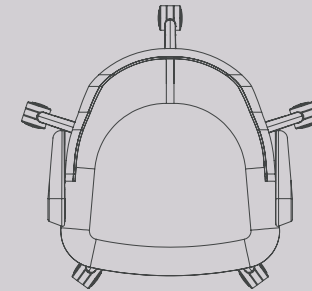

KULTURE TASCA

DIMENSIONS

Product Data Specifications for the Kulture Tasca Range including
2D and 3D Blocks are available to Download on the Gresham Website.

5 Star Base - Medium Back

Code	Description	OA Height	OA Width	OA Depth	OA Arm Height	Seat Height
KTOPWA	Operator Chair with Arms - 5 Star Base	866	726	692	N/A	440
KTOPW	Operator Chair without Arms - 5 Star Base	866	726	692	663	440
KTOPBA	Operator Chair with Arms - 5 Star Base	866	726	692	N/A	440
KTOPB	Operator Chair without Arms - 5 Star Base	866	726	692	663	440