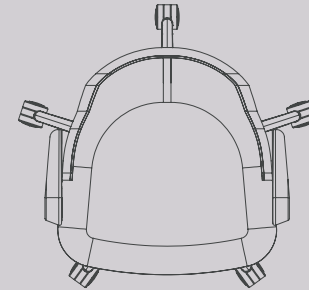

KULTURE TASCA

DIMENSIONS

Product Data Specifications for the Kulture Tasca Range including
2D and 3D Blocks are available to Download on the Gresham Website.

5 Star Base - High Back

Code	Description	OA Height	OA Width	OA Depth	OA Arm Height	Seat Height
KTHBOPWA	Operator Chair with Arms - 5 Star Base	986	726	692	N/A	440
KTHBOPW	Operator Chair without Arms - 5 Star Base	986	726	692	663	440
KTHBOPBA	Operator with Arms - 5 Star Base	986	726	692	N/A	440
KTHBOPB	Operator Chair without Arms - 5 Star Base	986	726	692	663	440