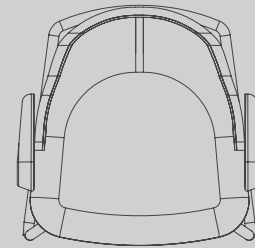

KTHBOPW
Operator Chair without Arms
White - 5 Star Base

KTHBOPWA
Operator Chair with Arms
White - 5 Star Base

KTHBOPB
Operator Chair without Arms
Black - 5 Star Base

KTHBOPBA
Operator with Arms
Black - 5 Star Base

KULTURE TASCA

DIMENSIONS

Product Data Specifications for the Kulture Tasca Range including
2D and 3D Blocks are available to Download on the Gresham Website.

Cantilever Base

Code	Description	OA Height	OA Width	OA Depth	OA Arm Height	Seat Height
KTCWA	Cantilever Chair with Arms	864	599	588	N/A	464
KTCW	Cantilever Chair without Arms	864	599	588	680	464
KTCBA	Cantilever Chair with Arms	864	599	588	N/A	464
KTCB	Cantilever Chair without Arms	864	599	588	680	464