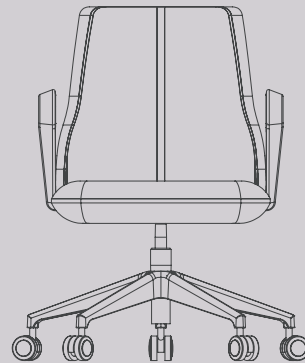

KULTURE TASCA

DIMENSIONS

Product Data Specifications for the Kulture Tasca Range including
2D and 3D Blocks are available to Download on the Gresham Website.

Cantilever Base

Code	Description	OA Height	OA Width	OA Depth	OA Arm Height	Seat Height
KTCWA	Cantilever Chair with Arms	864	599	588	N/A	464
KTCW	Cantilever Chair without Arms	864	599	588	680	464
KTCBA	Cantilever Chair with Arms	864	599	588	N/A	464
KTCB	Cantilever Chair without Arms	864	599	588	680	464

KULTURE TASCA

DIMENSIONS

Product Data Specifications for the Kulture Tasca Range including
2D and 3D Blocks are available to Download on the Gresham Website.

5 Star Base - Medium Back

Code	Description	OA Height	OA Width	OA Depth	OA Arm Height	Seat Height
KTOPWA	Operator Chair with Arms - 5 Star Base	866	726	692	N/A	440
KTOPW	Operator Chair without Arms - 5 Star Base	866	726	692	663	440
KTOPBA	Operator Chair with Arms - 5 Star Base	866	726	692	N/A	440
KTOPB	Operator Chair without Arms - 5 Star Base	866	726	692	663	440