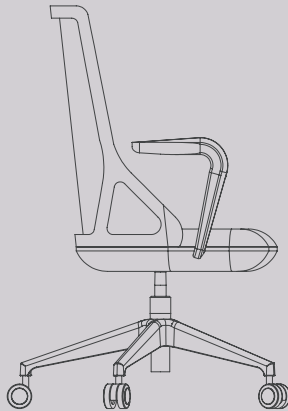

KULTURE TASCA

DIMENSIONS

Product Data Specifications for the Kulture Tasca Range including
2D and 3D Blocks are available to Download on the Gresham Website.

5 Star Base - Medium Back

Code	Description	OA Height	OA Width	OA Depth	OA Arm Height	Seat Height
KTOPWA	Operator Chair with Arms - 5 Star Base	866	726	692	N/A	440
KTOPW	Operator Chair without Arms - 5 Star Base	866	726	692	663	440
KTOPBA	Operator Chair with Arms - 5 Star Base	866	726	692	N/A	440
KTOPB	Operator Chair without Arms - 5 Star Base	866	726	692	663	440

KULTURE TASCA

DIMENSIONS

Product Data Specifications for the Kulture Tasca Range including
2D and 3D Blocks are available to Download on the Gresham Website.

5 Star Base - High Back

Code	Description	OA Height	OA Width	OA Depth	OA Arm Height	Seat Height
KTHBOPWA	Operator Chair with Arms - 5 Star Base	986	726	692	N/A	440
KTHBOPW	Operator Chair without Arms - 5 Star Base	986	726	692	663	440
KTHBOPBA	Operator with Arms - 5 Star Base	986	726	692	N/A	440
KTHBOPB	Operator Chair without Arms - 5 Star Base	986	726	692	663	440