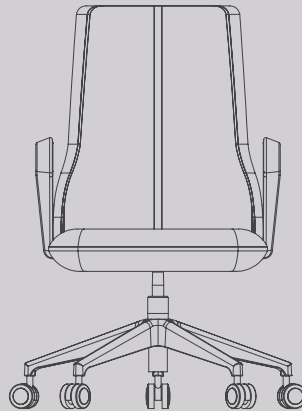

KULTURE TASCA

DIMENSIONS

Product Data Specifications for the Kulture Tasca Range including
2D and 3D Blocks are available to Download on the Gresham Website.

5 Star Base - Medium Back

Code	Description	OA Height	OA Width	OA Depth	OA Arm Height	Seat Height
KTOPWA	Operator Chair with Arms - 5 Star Base	866	726	692	N/A	440
KTOPW	Operator Chair without Arms - 5 Star Base	866	726	692	663	440
KTOPBA	Operator Chair with Arms - 5 Star Base	866	726	692	N/A	440
KTOPB	Operator Chair without Arms - 5 Star Base	866	726	692	663	440

KULTURE TASCA

DIMENSIONS

Product Data Specifications for the Kulture Tasca Range including
2D and 3D Blocks are available to Download on the Gresham Website.

5 Star Base - High Back

Code	Description	OA Height	OA Width	OA Depth	OA Arm Height	Seat Height
KTHBOPWA	Operator Chair with Arms - 5 Star Base	986	726	692	N/A	440
KTHBOPW	Operator Chair without Arms - 5 Star Base	986	726	692	663	440
KTHBOPBA	Operator with Arms - 5 Star Base	986	726	692	N/A	440
KTHBOPB	Operator Chair without Arms - 5 Star Base	986	726	692	663	440