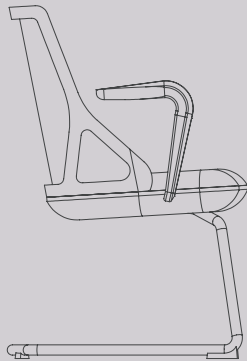

KTOPB
Operator Chair without Arms
Black - 5 Star Base

KTOPBA
Operator Chair with Arms
Black - 5 Star Base

KULTURE TASCA

5 STAR BASE - HIGH BACK

Product Data Specifications for the Kulture Tasca Range including
2D and 3D Blocks are available to Download on the Gresham Website.

KTHBOPW
Operator Chair without Arms
White - 5 Star Base

KTHBOPWA
Operator Chair with Arms
White - 5 Star Base

KTHBOPB
Operator Chair without Arms
Black - 5 Star Base

KTHBOPBA
Operator with Arms
Black - 5 Star Base

KULTURE TASCA

DIMENSIONS

Product Data Specifications for the Kulture Tasca Range including
2D and 3D Blocks are available to Download on the Gresham Website.

Cantilever Base

Code	Description	OA Height	OA Width	OA Depth	OA Arm Height	Seat Height
KTCWA	Cantilever Chair with Arms	864	599	588	N/A	464
KTCW	Cantilever Chair without Arms	864	599	588	680	464
KTCBA	Cantilever Chair with Arms	864	599	588	N/A	464
KTCB	Cantilever Chair without Arms	864	599	588	680	464