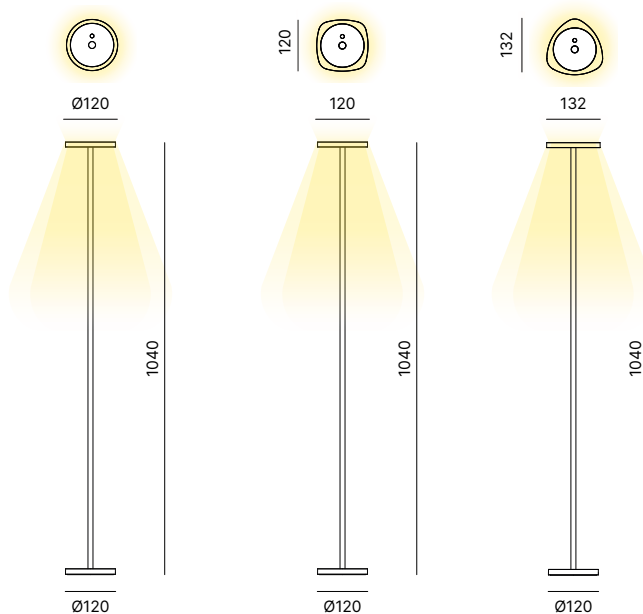

Polycarbonate lamp diffuser with transparent or colored PMMA ring, powder coated metal frame.
 Diffusore in policarbonato con anello in PMMA trasparente o colorato, struttura in metallo verniciato.

9,5W LED
 110-240V
 2700K
 CRI90
 Gesture dimm

CE IP20   24V 1250lm  MacAdam Step 3

DESIGN LIGHTING

FINISH OPTIONS
 FINITURE

FRAME FINISH OPTIONS
 FINITURE STRUTTURA

Matt Black

CD Led collection