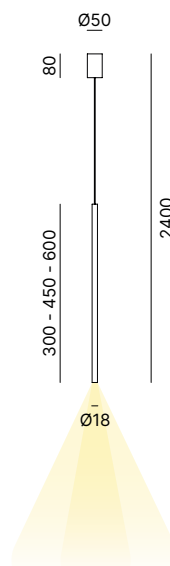

Pendant lamp

TUBE MICRO

Pendant lamp in powder coated aluminium.
Lampada a sospensione in alluminio verniciato.

1,5W LED
2700K
CRI90
ON-OFF

CE IP20   150lm  MacAdam Step 6

SHADE FINISH OPTIONS FINITURE PARALUME

Matt White

Black Goffratino

Gold

Bronze

Corten

Tube collection

TUBE PENDANT
226

TUBE WALL/CEILING
288