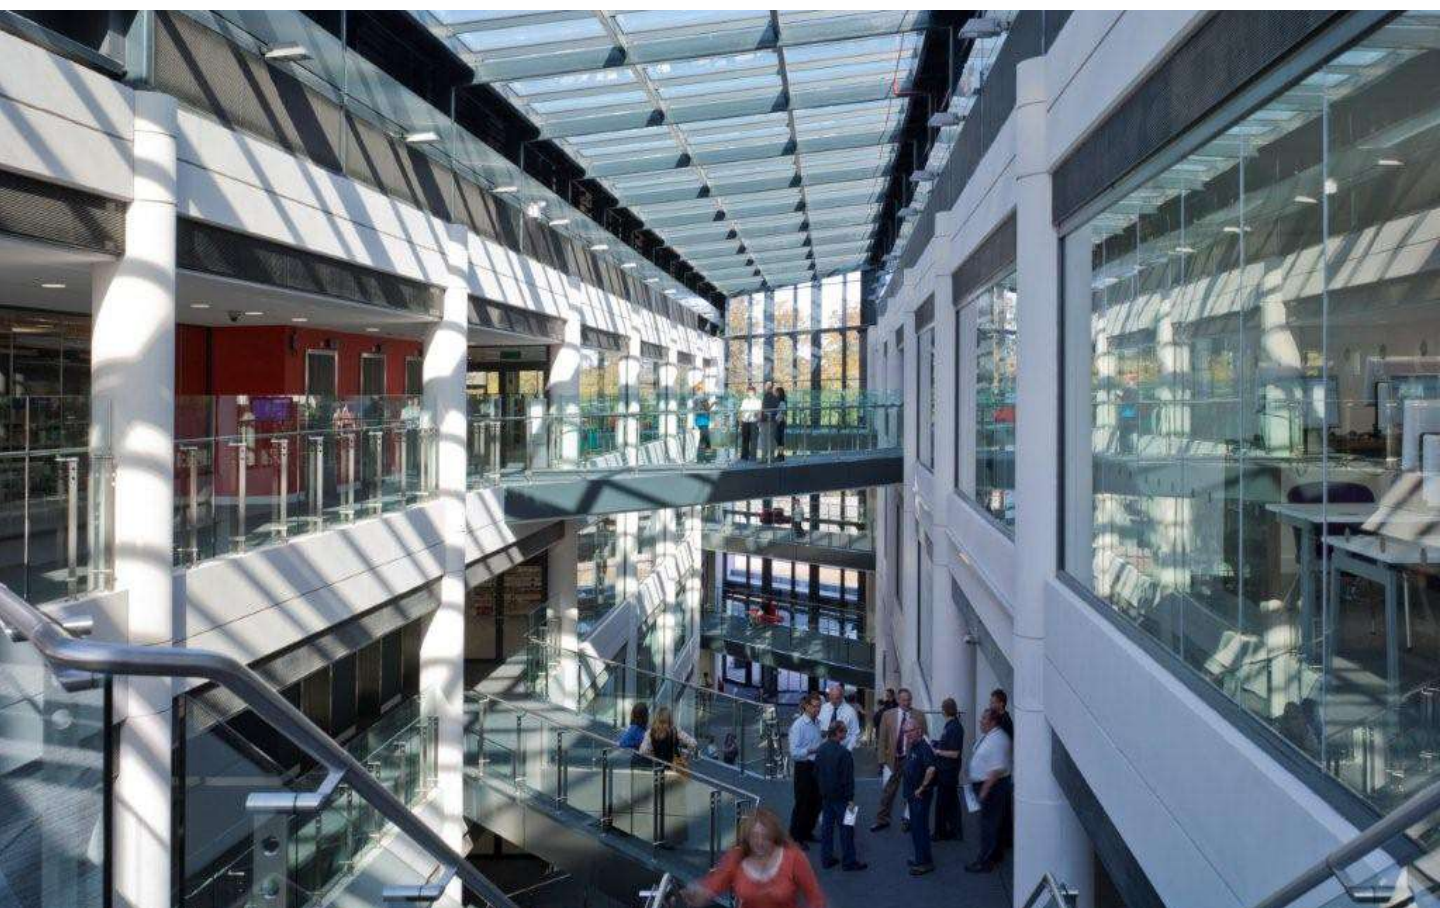

SAS System 8000 Solare – 60/60
Single Glazed Frameless Partitioning System