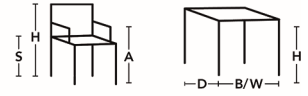

OFFECCT

FONT